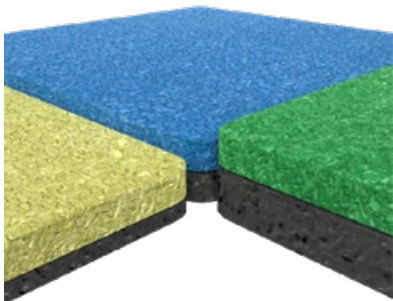

## FOREX WALL DECORATION

Our wall decorations are made of Forex (light, strong PVC foam), and are printed with quality photos and prints. Easy to maintain, and smooth on any wall. The non-reflective material ensures a beautiful result, regardless of the light in the room.

## VINYL FLOOR

Our durable vinyl floors are flexible, light and solid at the same time. They are made of a very strong material on which any design can be printed. The floors are produced in a unique way to guarantee optimal quality, colour durability and wear-resistance. The image is printed in reverse on the bottom side. The entire thickness of the floor forms the UV-resistant wear layer.